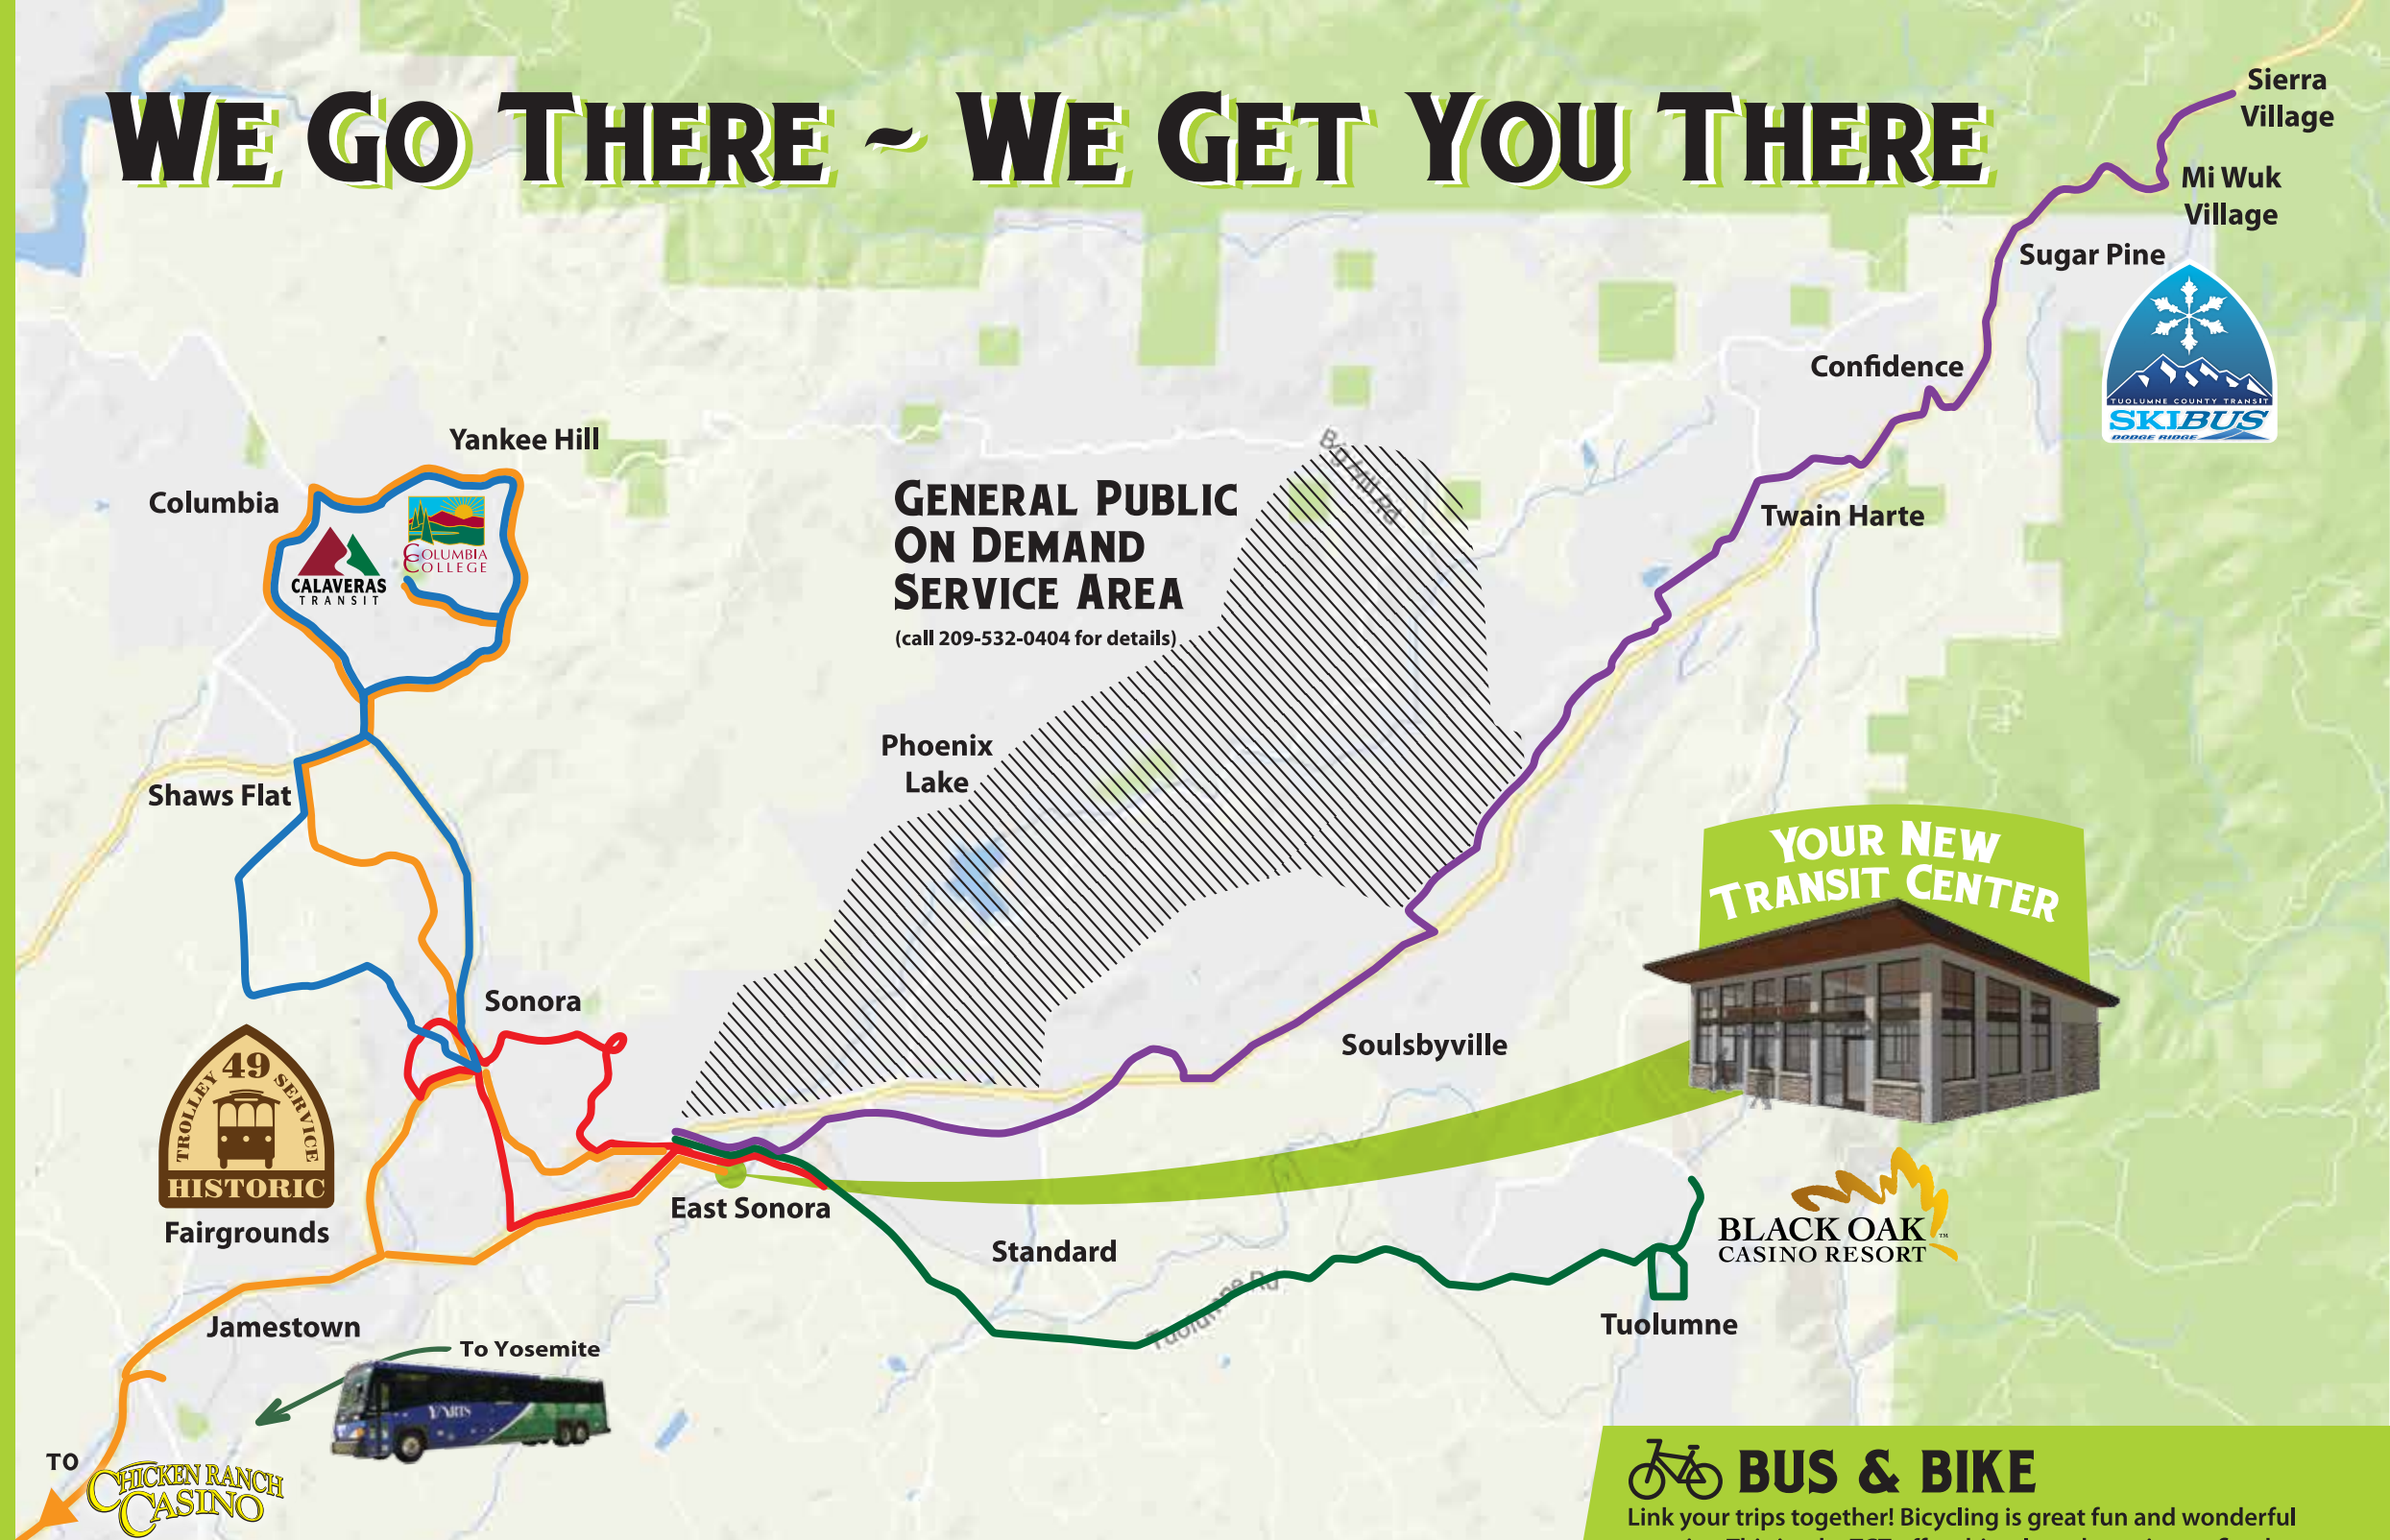

 /tuolumnecountytransit

 @TuoCoTransit

FARE STRUCTURE

Fixed Route

| | |
|--|---------|
| General | \$2.00 |
| Discounted (Seniors/ADA/Medicare/Student/Veterans) | \$1.00 |
| Day Pass | \$5.00 |
| Monthly Pass | \$60.00 |
| Discounted Monthly Pass | \$40.00 |
| Ticket Book (15) | \$28.00 |
| Discounted Book (15) (Seniors/ADA/MediCare/Student/Veteran) | \$14.00 |
| Children Ride Free Under 12 <i>Children under 6 years of age must be accompanied by an adult or older child (12+ years)</i> | |

Dial-A-Ride

| | |
|-------------------------------------|----------|
| General | \$3.00 |
| Day Pass (DAR only) | \$7.00 |
| Ticket Book (15) | \$45.00 |
| Monthly Pass (All services) | \$100.00 |
| Discount (seniors/disabled/Student) | |
| SkiBUS (no discounts available) | \$10.00 |

WE GO THERE ~ WE GET YOU THERE

MAP KEY

- ROUTE 1 
- ROUTE 2 
- ROUTE 3 
- ROUTE 4 
- ROUTE 5 

ON DEMAND SERVICE AREA 

SERVICE IS UNAVAILABLE on the following holidays:

- New Year's Day*
- Memorial Day*
- Independence Day*
- Labor Day*
- Thanksgiving Day*
- Christmas Day*

GENERAL PUBLIC ON-DEMAND SERVICE

General public on demand service is available to all riders. Reservations may be made between the hours of 7:00 a.m. and 6:00 p.m., Monday through Friday and 9:00 a.m. to 4:00 p.m. on Saturdays. Trips are provided on a space available basis. When space is available same day service will be provided. This service is only offered in the identified area (see cross-hatching).